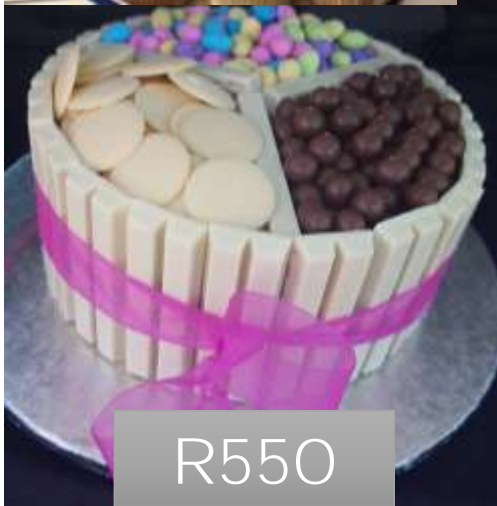

Westdene

Hours of operation: Mondays to Fridays - 7:30am to 9pm | Saturdays - 8am to 5pm
Sundays - 10am to 4pm

☎ 051 430 6270 / 087 808 2567

📍 37 Pres Steyn Ave | Westdene | Bloemfontein

📱 Posh Lab Westdene | 🌐 www.poshlab.co.za

Brandwag

Hours of operation: Mondays - 8am to 5:30pm
Tuesdays to Fridays - 8am to 5:30pm
Saturdays - 8am to 2pm

☎ 051 444 0833 | 📍 Brandwag Shopping Centre
Melville Drive | Brandwag | Bloemfontein

📱 Posh Lab Brandwag | 🌐 www.poshlab.co.za

Posh Lab

Terms & Conditions apply –
see www.poshlab.o.za

Order time: 1 week
Valid until 30 June 2017

Kids Party Cakes

R350

R350

Customized
according your
theme!

R350

R350

R10

R550

R550

R350