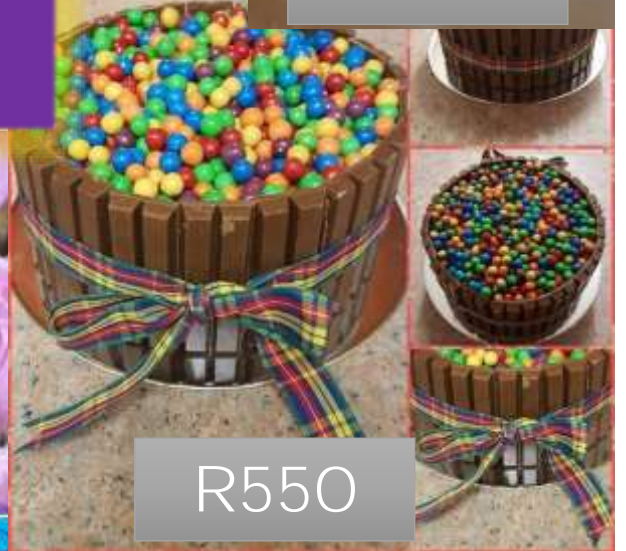

Westdene

Hours of operation: Mondays to Fridays - 7:30am to 9pm | Saturdays - 8am to 5pm
Sundays - 10am to 4pm

☎ 051 430 6270 / 087 808 2567

📍 37 Pres Steyn Ave | Westdene | Bloemfontein

📱 Posh Lab Westdene | 🌐 www.poshlab.co.za

Brandwag

Hours of operation: Mondays - 8am to 5:30pm
Tuesdays to Fridays - 8am to 5:30pm
Saturdays - 8am to 2pm

☎ 051 444 0833 | 📍 Brandwag Shopping Centre
Melville Drive | Brandwag | Bloemfontein

📱 Posh Lab Brandwag | 🌐 www.poshlab.co.za

Posh Lab

Terms & Conditions apply –
see www.poshlab.o.za

Order time: 1 week
Valid until 30 June 2017

Kids Party Cakes

R350

R350

Customized
according your
theme!

R350

R350

R10

R550

R550

R350